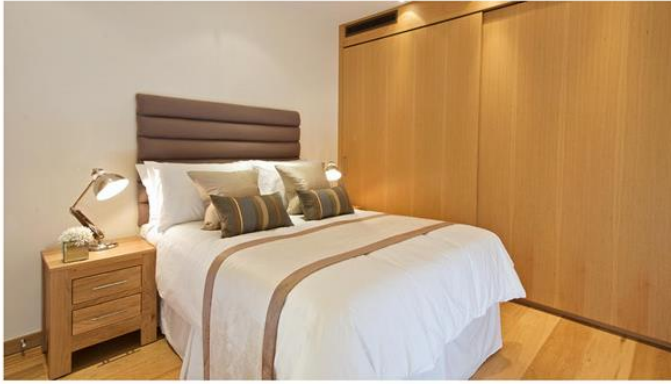

Moda Range Overview

Solid oak furniture complimented by durable soft furnishings, the Moda range suits relocation clients and private individuals looking for shorter term rental.

Moda Range

Living Area

Sofa - Neutral Fabric, Wenge Legs
3 Seat Sofa: W1890 x D970 x H860 mm
2 Seat Sofa: W1650 x D970 x H860 mm
Armchair: W950 x H970 x H860 mm

Coffee Table
W1000 x H400 x D500 mm

TV Unit
W1040 x H620 x D500 mm

Lamp Table
W500 x H440 x D500 mm

Dining Chair
W450 x H1110 x D250 mm

Dining Table
W1500 x H780 x D900 mm

Concept images

Moda Range

Bedroom